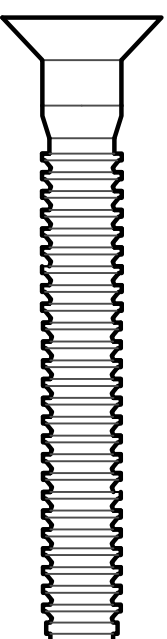

# Magna-Grip®

Broad Truss Head MGP30

Button Head MGPB

90° Countersunk Head MGP90

Truss Head MGPT

Rivet Head MGP98T