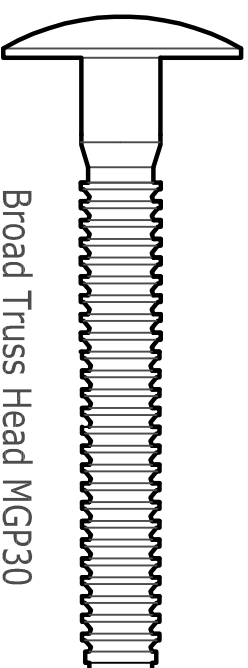

# Magna-Grip®

Broad Truss Head MGP30

Button Head MGPB

90° Countersunk Head MGP90

Truss Head MGPT

Rivet Head MGP98T